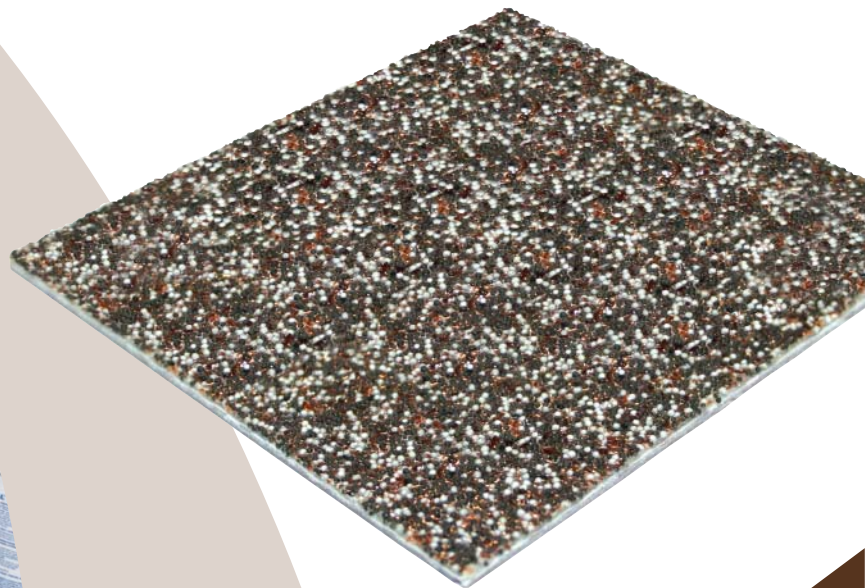

# GRIP ROCK

Versatile commercial catering matting that rocks!

Grip Rock's unique combination of textured ceramic beads and crushed garnets gives a surface of incredible slip resistance - even in conditions where water, oil and grease may be spilled. Not only that, it's durable, easy to clean and move. In fact it's perfect for all commercial catering needs. Despite being only 3mm thick it has three layers, the tough grippy rock surface is backed by a fibreglass middle layer for strength and polyurethane backing to provide grip to most floor surfaces.

◆ Lightweight and thin

◆ Simple to install

◆ Easy to handle, clean and maintain

THE MAIN BENEFITS

PRODUCT	HEIGHT	SIZE OPTIONS
Grip Rock module	3mm	91cm x 152cm
Grip Rock roll	3mm	12m length x 91cm

Product Code GPR