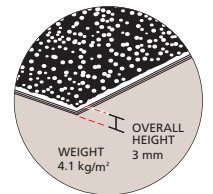

◆ Lightweight and thin

◆ Simple to install

◆ Easy to handle, clean and maintain

THE MAIN BENEFITS

PRODUCT	HEIGHT	SIZE OPTIONS
Grip Rock module	3mm	91cm x 152cm
Grip Rock roll	3mm	12m length x 91cm

Product Code GPR