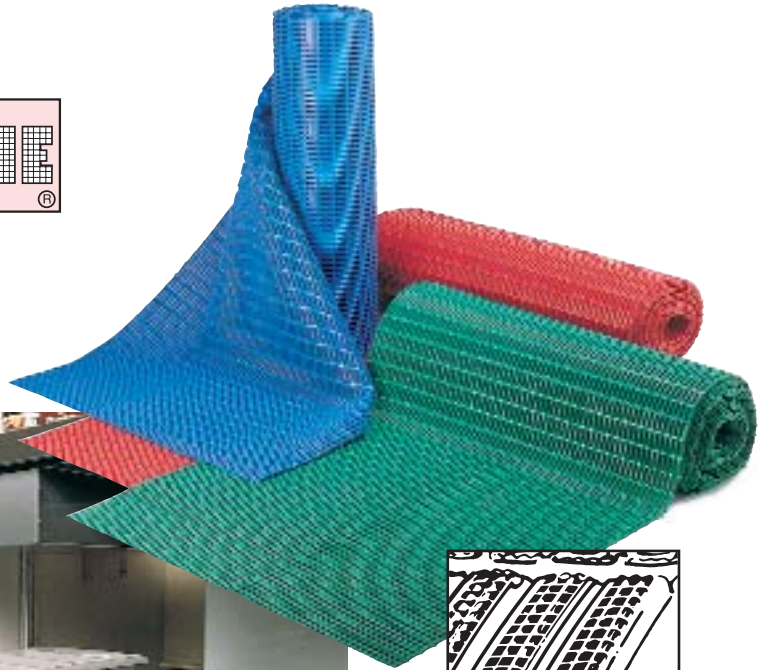

**FLOORLINE**®

## Light Duty Matting

*Decorative, soft and hardwearing*

- **Hardwearing and slip resistant.**
- **Impervious to most liquids, acids and oils.**
- **Cushioned comfort and insulating.**
- **Covers any floor or uneven surface.**
- **Light tubular construction.**
- **Easy to lay, fit and relocate.**

*Floorline is the answer for light industrial or commercial areas where slip resistance is required. Floorline also reduces the risk of breakages to dropped items and its open grid dissipates spillages.*

*Its hollow tubular construction makes matting light and thus easy to roll up for cleaning beneath.*

*Floorline is also available with a photoluminescent stripe providing escape routes and safety demarcation when lighting fails.*