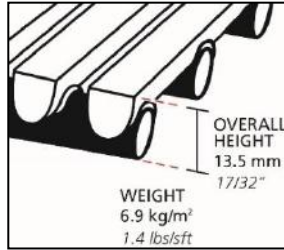

FEATURES

- Extra smooth surface
- Two layer construction
- Non-toxic and inert
- Made from flexible PVC
- Supplied in 33' (10m) rolls

STANDARD COLORS

BLACK

BLUE

GREEN

Other colors available on request.

STANDARD SIZES

PRODUCT	HEIGHT	STANDARD ROLL OPTIONS*		
HVD	17/32" (13.5mm)	2' x 33' (0.6 x 10m)	3' x 33' (0.91 x 10m)	4' x 33' (1.22 x 10m)

*Contact us for custom dimensions.

Plastex Mattinc Inc., 120 55th Street NE Fort Payne, AL 35967 U.S.A.
Sales Tel: 256.845.7725

Web: www.plastexmatting.com

PRODUCT DATA SHEET: HVD

SIZES & WEIGHTS

All dimensions are nominal	Height (in)	Length (ft)	Widths (ft)			Weight (lbs/sq.ft)
	Tolerances +/- 0.05"	0+1.0'	+/- 1/2"			
HVD	17/32"	33'	2'	3'	4'	1.4