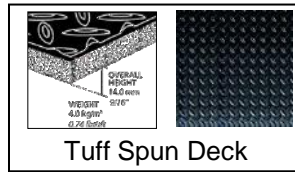

14mm (9/16") thickness

Supplied in 18m rolls or standard modules

STANDARD COLOUR

BLACK

STANDARD SIZES

PRODUCT	HEIGHT	STANDARD ROLL OPTION*	STANDARD MODULE OPTIONS*		
Tuff Spun Deck	14mm (9/16")	18 x 0.91m (60' x 3')	0.6 x 0.91m (2' x 3')	0.91 x 1.5m (3' x 5')	0.91 x 3m (3' x 10')

*Supplied with integral edging to 4 sides.

Plastic Extruders Ltd, Russell Gardens, Wickford, SS11 8DN, UK
Tel: +44(0)1268 571116

Web: www.plastexmatting.com

PRODUCT DATA SHEET: Tuff Spun Deck

Apr-17

SIZES & WEIGHTS

<i>All dimensions are nominal</i>	Height (mm)	Lengths (m)	Widths (cm)	Weight (kg/m ²)
<i>Tolerances (mm)</i>	<i>+/- 0.5</i>	<i>0+0.3</i>	<i>+/- 1</i>	
Tuff Spun Deck	14	18	91	4.0

GENERAL

APPEARANCES	Checker plate vinyl foam on a foam layer. Supplied with integral edging to 4 sides.
COLOUR	Black
DURABILITY	Extruded vinyl foams.
WORKABILITY	Available in rolls for ease of installation. Easy to cut to size and shape.
USES	Checker plate foam for added traction and puncture resistance.