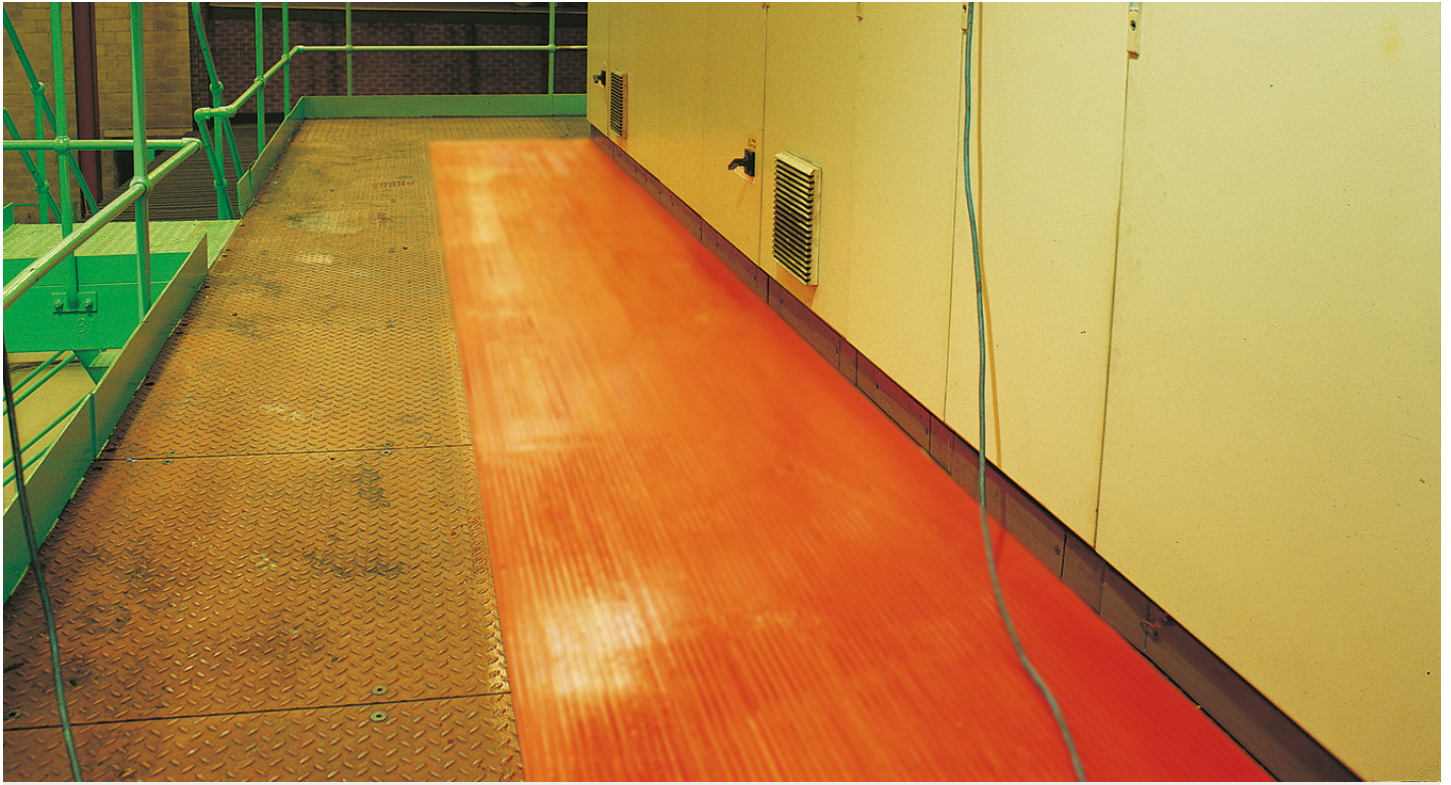

Flexi Line

Fine ribbed matting with a slip-resistant surface designed for areas alongside or on top of benches.

A lightweight alternative to conventional rubber runners, Flexi Line is designed to be used beside or on work areas.

The narrow ribs provide good slip resistance, while its dense composition reduces the impact of any noise that might be generated by industrial machinery. Hard-wearing and easy to wipe clean, it's also resistant to oils, acids and chemicals.

Features:

Fine ribbed surface

Vinyl composition

Made from flexible PVC

Supplied in a convenient roll format

Light to handle

Benefits:

Good slip and wear resistance

Installation:

Flexi Line's one-piece construction means installation is simple:

- Supplied in convenient roll format
- Easy to cut to size
- Contours to the sub floor

Cleaning:

Keeping Flexi Line looking good is easy: