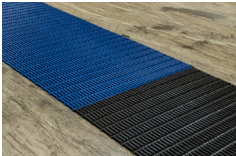

More colours available upon request