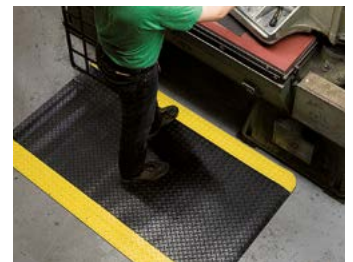

Anti-fatigue and slip-resistant workplace matting in a checker-plate design.

Versatile and incredibly durable, Zed Chex provides both comfort underfoot and excellent slip resistance.

Our patented high density foam has been thermally fused with a robust, checker-plate design to create a multi-purpose mat that can be used in any environment. Resistant to chemicals, oils and acids, Zed Chex is ideal for workplaces where employees need cushioning underfoot and there's light spillages and debris.

Features:

Made from minimal-wear foam that won't deaden

Checker-plate vinyl surface

Patented foam construction

Comes in 60' (18m) rolls and standard modules

Benefits:

High wear resistance and resilience

Extra slip resistance

Surface modules are supplied with factory fitted PVC ramped edging to four sides

Tolerances:

	Height (+/- 0.05")	Lengths (0+ 1.0')	Widths (+/- 1/2")
Zed Chex / Zed Chex Plus	1/2"	60'	3' 4'

All dimensions are nominal

- Easy to handle
- Simply lift or roll to clean with a high pressure hose

Colors:

Black

Gray

Black with yellow edging
Zed Chex Plus

More colors
available
upon request