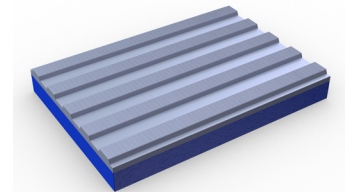

Super-resilient workplace matting with both anti-fatigue properties and excellent slip resistance.

This excellent all-rounder combines the durability of Flexi Tred with Zed Land ESD's anti-fatigue foam. The result is an extra-resilient mat designed for all workplace environments.

Features:

Two layer construction

Ribbed vinyl surface

Patented foam construction

Comes in 10m (33') rolls and standard modules

Benefits:

High wear resistance and resilience

Excellent slip resistance

Standard sizes:

Product	Zed Tred
Height	13mm (1/2")
Standard roll options	10 x 1m (33' x 3'3")
Standard module options	1 x 1.5m (3'3" x 5')
	1 x 3.3m (3'3" x 10'10")
	1 x 5m (3'3" x 16'6")
Weight	7.8kg/m ² (1.6 lb/sq.ft.)

Surface modules are supplied with factory fitted PVC ramped edging to four sides

Tolerances:

	Height (+/- 0.5mm)	Lengths (0+0.3 m)	Widths (+/- 1cm)
Zed Tred	13 mm	10 m	100 cm

All dimensions are nominal

Technical information: